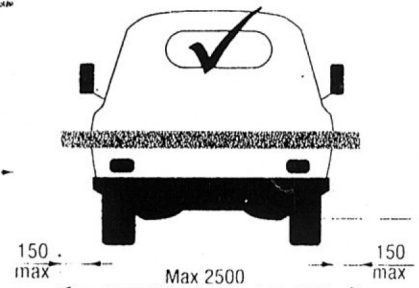

LOADING REQUIREMENTS

OVERHANG LIMITS

THE DRIVER'S VISION MUST NOT BE OBSTRUCTED

A 450MM SQUARE BRIGHT RED FLAG

IS REQUIRED ON ANY OVERHANG THAT CANNOT BE EASILY SEEN (MANDATORY BEYOND 1200mm)