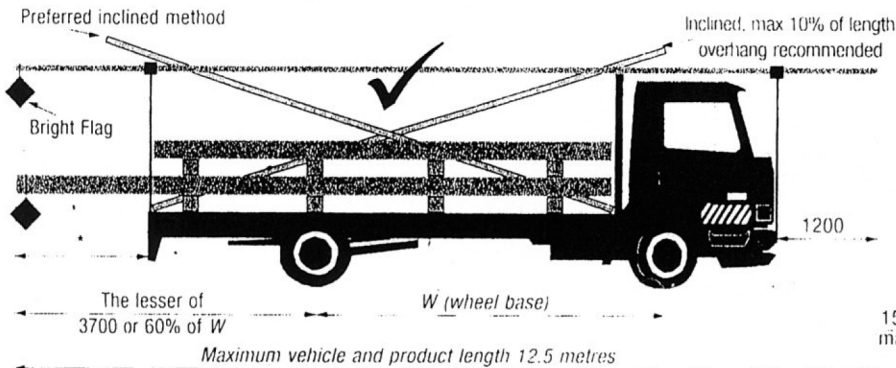

LOADING REQUIREMENTS

OVERHANG LIMITS

THE DRIVER'S VISION MUST NOT BE OBSTRUCTED

A 450MM SQUARE BRIGHT RED FLAG

IS REQUIRED ON ANY OVERHANG THAT CANNOT BE EASILY SEEN (MANDATORY BEYOND 1200mm)