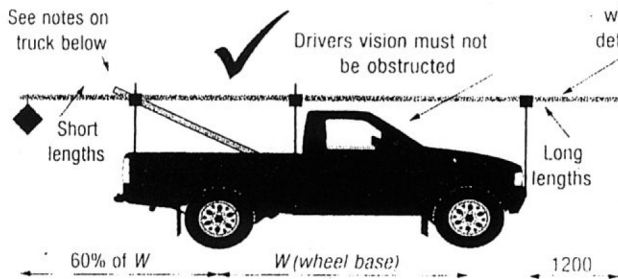

LOADING REQUIREMENTS

OVERHANG LIMITS

THE DRIVER'S VISION MUST NOT BE OBSTRUCTED

A 450MM SQUARE BRIGHT RED FLAG

IS REQUIRED ON ANY OVERHANG THAT CANNOT BE EASILY SEEN (MANDATORY BEYOND 1200mm)