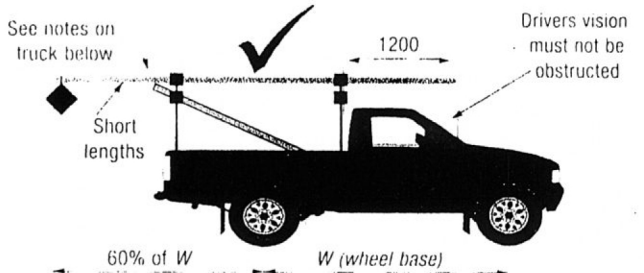

LOADING REQUIREMENTS

OVERHANG LIMITS

THE DRIVER'S VISION MUST NOT BE OBSTRUCTED

A 450MM SQUARE BRIGHT RED FLAG

IS REQUIRED ON ANY OVERHANG THAT CANNOT BE EASILY SEEN (MANDATORY BEYOND 1200mm)