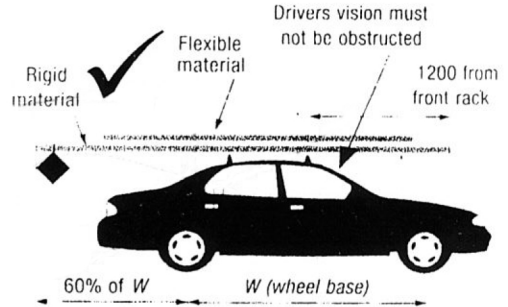

LOADING REQUIREMENTS

OVERHANG LIMITS

THE DRIVER'S VISION MUST NOT BE OBSTRUCTED

A 450MM SQUARE BRIGHT RED FLAG

IS REQUIRED ON ANY OVERHANG THAT CANNOT BE EASILY SEEN (MANDATORY BEYOND 1200mm)