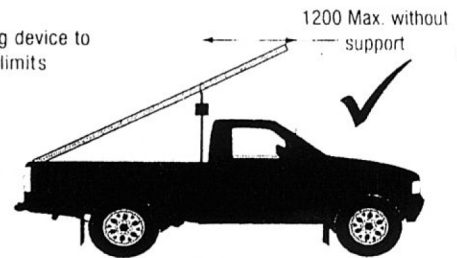

LOADING REQUIREMENTS

OVERHANG LIMITS

THE DRIVER'S VISION MUST NOT BE OBSTRUCTED

A 450MM SQUARE BRIGHT RED FLAG

IS REQUIRED ON ANY OVERHANG THAT CANNOT BE EASILY SEEN (MANDATORY BEYOND 1200mm)