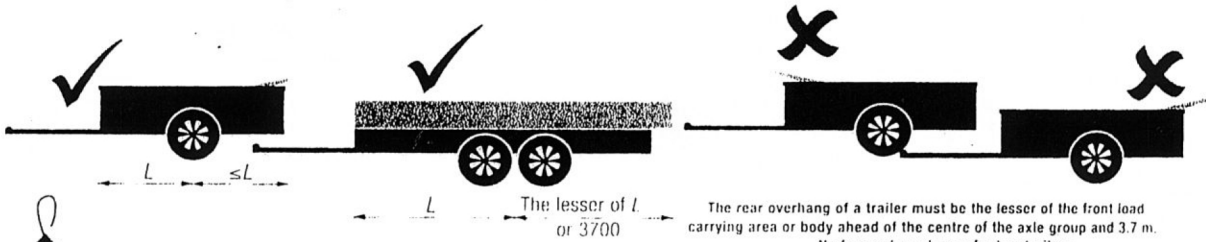

LOADING REQUIREMENTS

OVERHANG LIMITS

THE DRIVER'S VISION MUST NOT BE OBSTRUCTED

A 450MM SQUARE BRIGHT RED FLAG

IS REQUIRED ON ANY OVERHANG THAT CANNOT BE EASILY SEEN (MANDATORY BEYOND 1200mm)